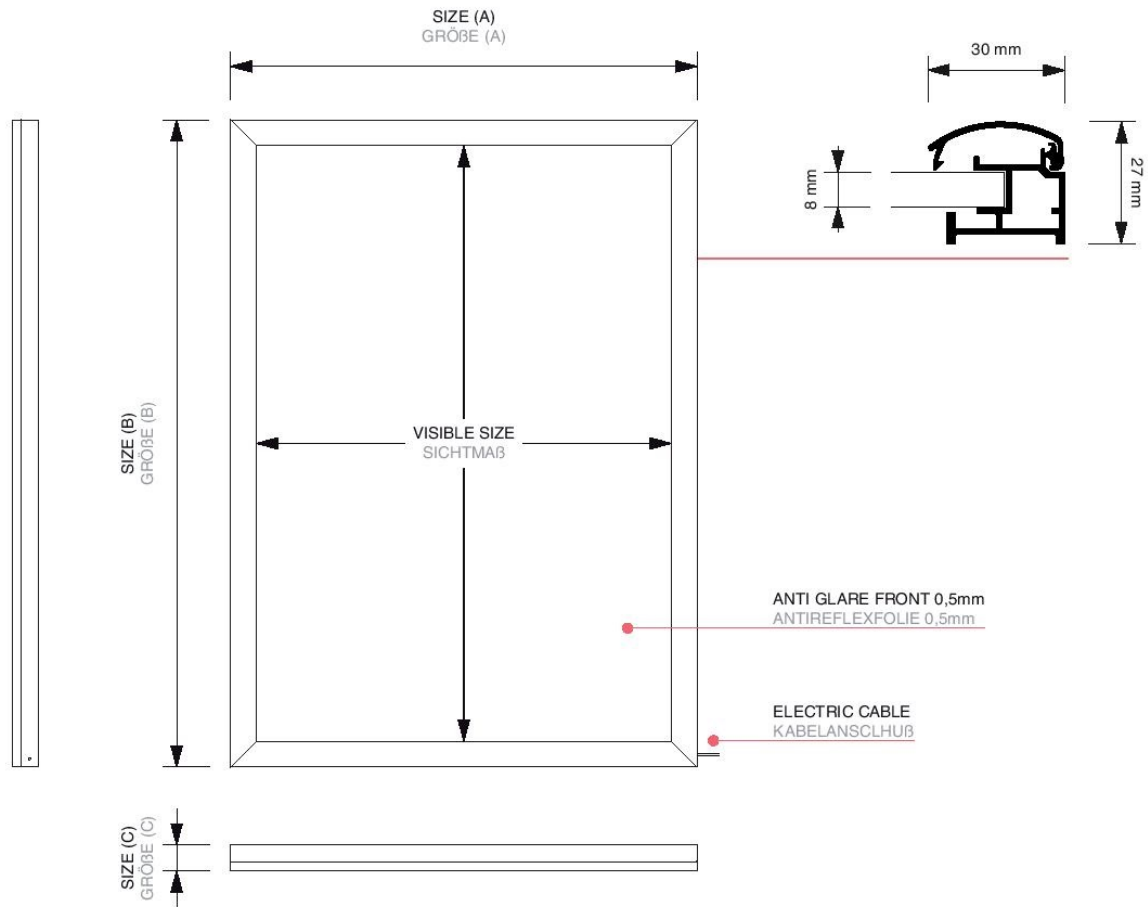

PRODUCT SHEET

LED Poster Light box

ILLUMINATED DISPLAYS > LED POSTER FRAMES

LED Poster Light box

Ultra thin design LED light box with proven snap frame technique for easy poster exchange. New structured 8 mm panel thickness guarantees improved quality and finer lighting. Color temperature 5000 K (daylight). Due to LED illumination the light box uses 70% less energy than a standard light box with an increased life expectancy.

LED Poster Light box

ILLUMINATED DISPLAYS > LED POSTER FRAMES

BACKVIEW RÜCKANSICHT

PRODUCT SHEET

LED Poster Light box

ILLUMINATED DISPLAYS > LED POSTER FRAMES

ARTICLE CODE	EAN / GTIN	POSTER SIZE	VISIBLE SIZE	SIZE (A x B x C)	LIGHT	NET WEIGHT	HOLES PITCH (X x Y)
ARTIKELCODE	EAN / GTIN	PLAKATFORMAT	SICHTMAß	GRÖßE (A x B x C)	LEISTUNG	NETTO GEWICHT	LOCHABSTAND (X x Y)
PLEDA4G30	8595578309799	A4 (210 x 297 mm)	193 x 280 mm	252 x 339 x 27 mm	12 W	1,3 kg	233 x 129 mm
PLEDA3G30	8595578309782	A3 (297 x 420 mm)	280 x 403 mm	339 x 462 x 27 mm	24 W	2,0 kg	320 x 262 mm
PLEDA2G30	8595578309775	A2 (420 x 594 mm)	403 x 577 mm	462 x 636 x 27 mm	24 W	3,3 kg	443 x 436 mm
PLEDA1G30	8595578309768	A1 (594 x 841 mm)	577 x 824 mm	636 x 883 x 27 mm	36 W	5,5 kg	617 x 683 mm
PLEDA0G30	8595578309751	A0 (841 x 1189 mm)	824 x 1172 mm	883 x 1231 x 27 mm	48 W	8,9 kg	864 x 1031 mm
PLED50x70G30	8595578309683	500 x 700 mm	483 x 663 mm	542 x 742 x 27 mm	24 W	4,2 kg	523 x 542 mm
PLED70x100G30	8595578309690	700 x 1000 mm	683 x 963 mm	742 x 1042 x 27 mm	36 W	7,1 kg	723 x 842 mm